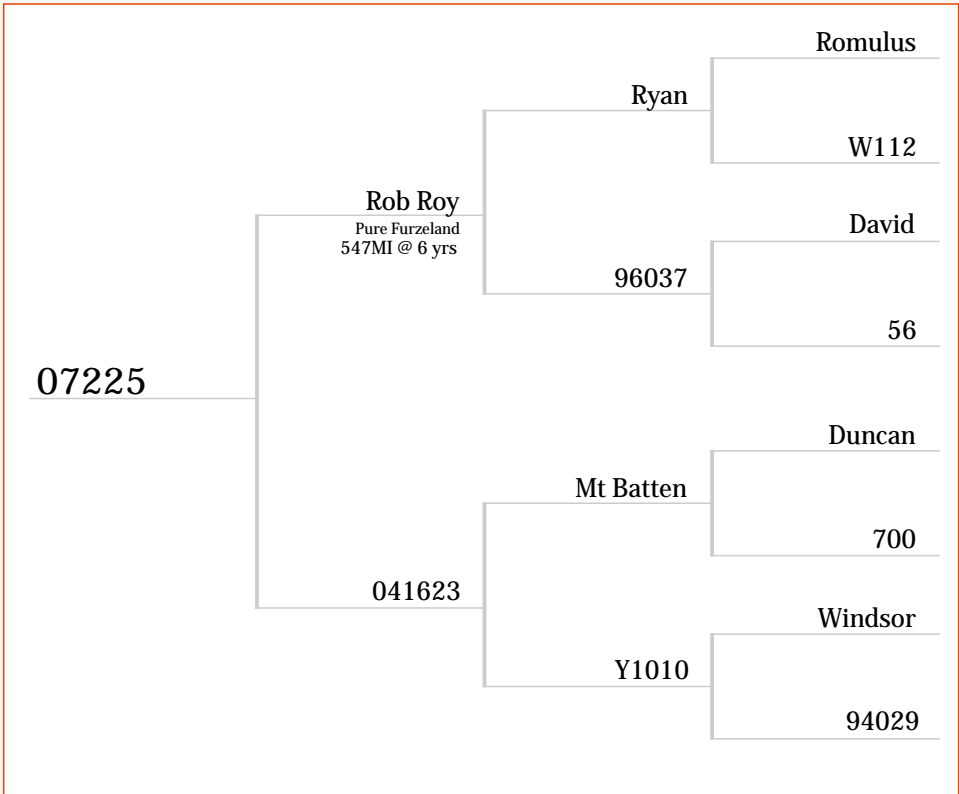

Tag No:

07225

Breeding:

Pure English

Lot No.

9a

Sellers Comment:

Exciting late developing son of Rob Roy.

Very wide, big bottom tynes and multi tops coming.

Date:

Weight

16/09/08

84.50kg

25/11/08

102.50kg

26/02/10