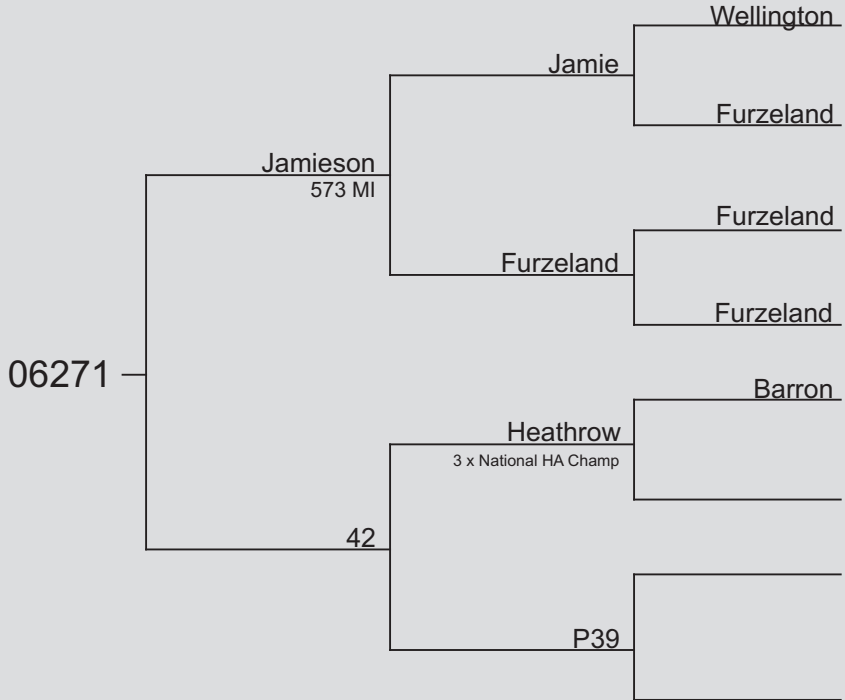

PEEL FOREST  
ESTATE  
RED DEER GENETICS

Tag No: **06271**  
Breeding: **Trophy**

Lot No.  
**2**

**Breeders Comment**

Very dark antler on this fine Jamieson son.  
Huge trays with loads of tops to come.  
Big son of 42 who has produced 2 excellent sons - lot 22 \$5,000 in 2007 and lot 7 \$6,500 in 2008.

Date	Weight
24/04/07	70.00kg
13/09/07	87.00kg
23/11/07	108.00kg
26/02/09	5.68kg HA 27 pts

DEERSelect Breeding Values at 27/08/09	
W12BV	0.66
MWTBV	-1.57
MVWBV	0.50
Sale Day Information	
Sale Day Weight:	
Price:	
Purchaser:	