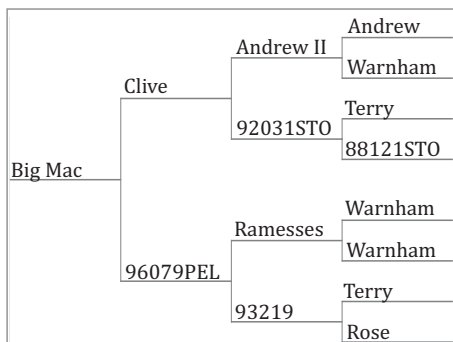

**PEEL FOREST**  
ESTATE  
RED DEER GENETICS

*Sire Reference*

# BIG MAC

## PURE ENGLISH

Pure Warnham son of Clive from the very potent Ramesses hind 079.

Big Mac produced super heavy weight velvet at a very young age and passed this on to his progeny.

He cut 11.75kg as a 10 year old and now when grown out to hard antler has produced a massive head of 293 CIC with a main beam of 36 cm. If accepted by CIC this would be a world record.