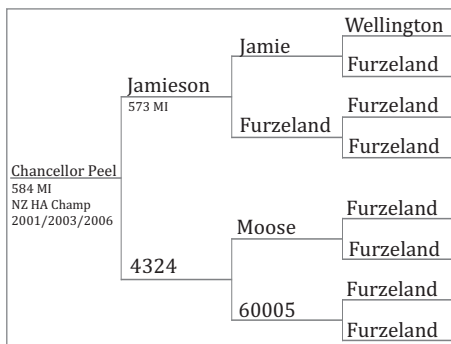

Sire Reference CHANCELLOR PEEL

PURE FURZELAND

Sire Reference TIBER

TROPHY

Sire Reference COCO

TROPHY