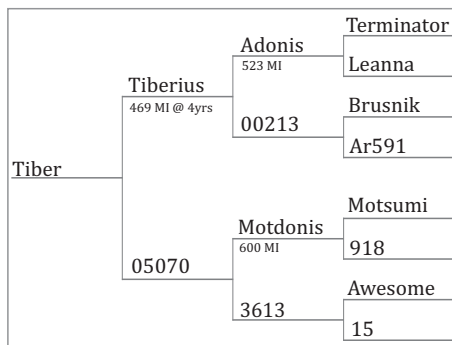

Sire Reference CHANCELLOR PEEL

PURE FURZELAND

Sire Reference TIBER

TROPHY

Sire Reference COCO

TROPHY