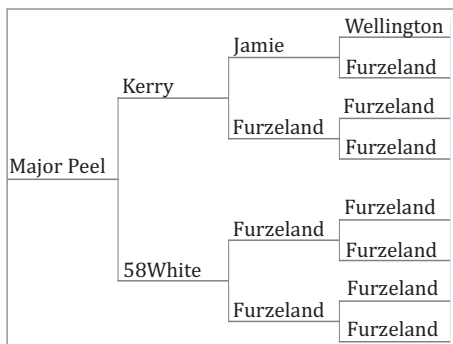

PEEL FOREST
ESTATE
RED DEER GENETICS

Sire Reference

MAJOR PEEL

PURE FURZELAND

Pure Furzeland son of Kerry, imported as an embryo. Dam white 58.

Major has now cemented himself as truly on of the great foundation Furzeland sires.

An incredible velvet producer from a very young age who has gone on to produce world class trophy antler stags.

His bloodline will be heavily infused in our herd for years to come.

Sire Performance Data