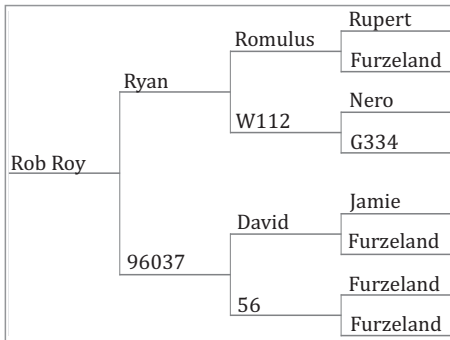

ROB ROY

PURE FURZELAND

Rob Roy, son of Ryan offers a genetic outcross as he comes from the Romulus bloodline, an earlier excellent Furzeland sire.

Rob Roy had a magnificent 2yr head, a stand out in very good company. His style of antlers is the type of which we believe the trophy industry requires. Large round beam with excellent length in lower tynes and a long overall aspect with multiple high scoring tops.

After a serious foot problem in 2007 which affected his 4 year old antler Rob Roy has made great improvement and produced excellent 5 and 6 year old heads.

This stag we believe is potentially one of the best sires we have ever bred.

Sire Performance Data				
AGE	LW	Antler	Gr	Score
1	121kg			
2		7.60kg	HA	396 ² / ₈ MI
3		10.85kg	HA	432 MI
4		12.05kg	HA	473 ² / ₈ MI
5		14.15kg	HA	503 MI
6	264kg	15.40kg	HA	528 ¹ / ₈ MI