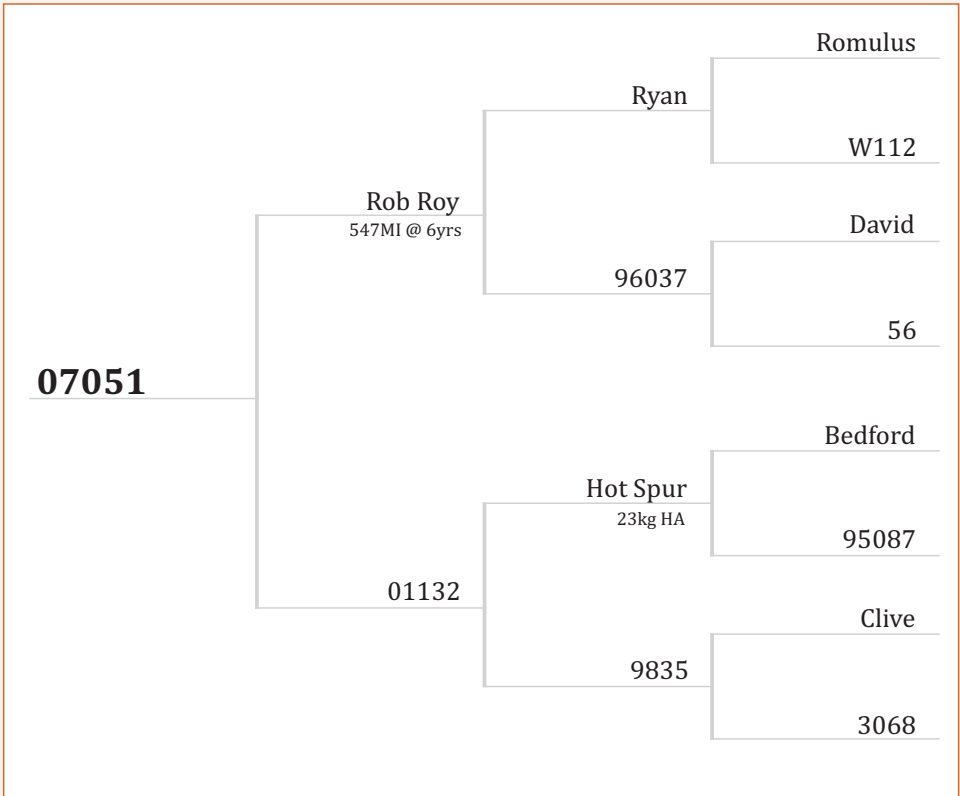

Lot No.

8

Tag No:

07051

Breeding:

Pure English

PEEL FOREST
ESTATE
RED DEER GENETICS

Sellers Comment:

Ful brother to Lot 12.

A good cross showing Rob Roy's strong long tynes with good beam on a very solid built English Stag.

Dam 132 has bred well to the Furzeland's and 051 will leave all these strong traits in his progeny.