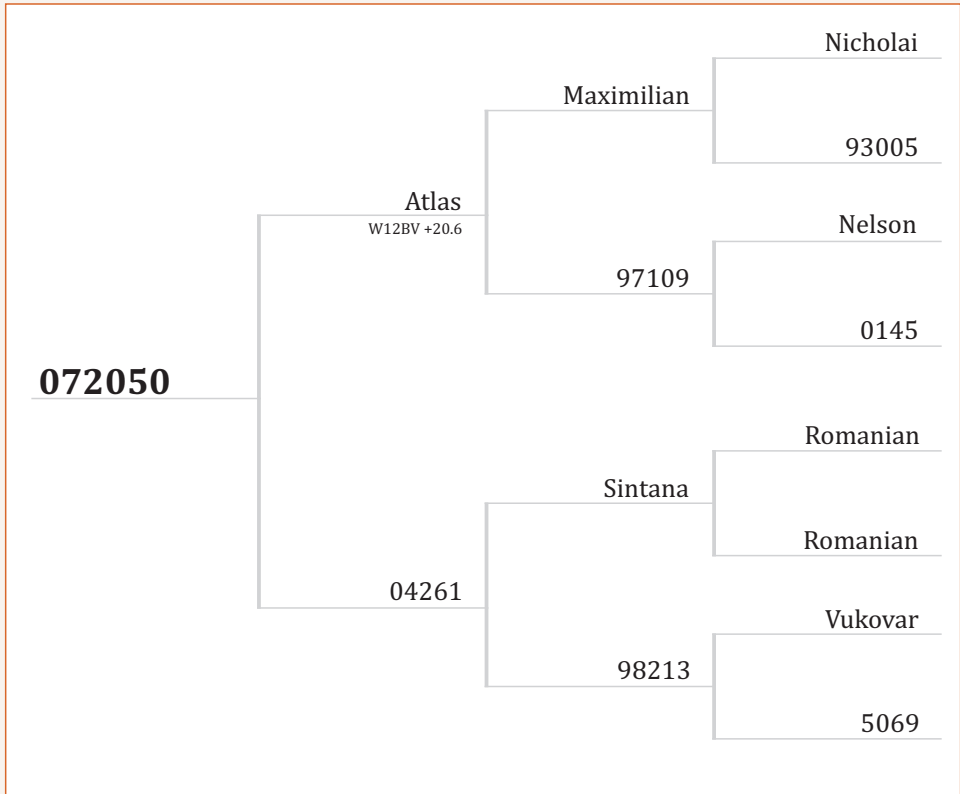

Lot No.
30

Tag No:

072050

Breeding:

European

PEEL FOREST
ESTATE
RED DEER GENETICS

Sellers Comment:

Similar breeding to lot 32.

Again good growth and conformation to produce progeny that will really fly.

Sintana daughters have great temperament.

Date:

Weight

10/07/08	100.50kg
25/11/08	127.50kg
11/10	3.70kg velvet
03/12/10	185.00kg